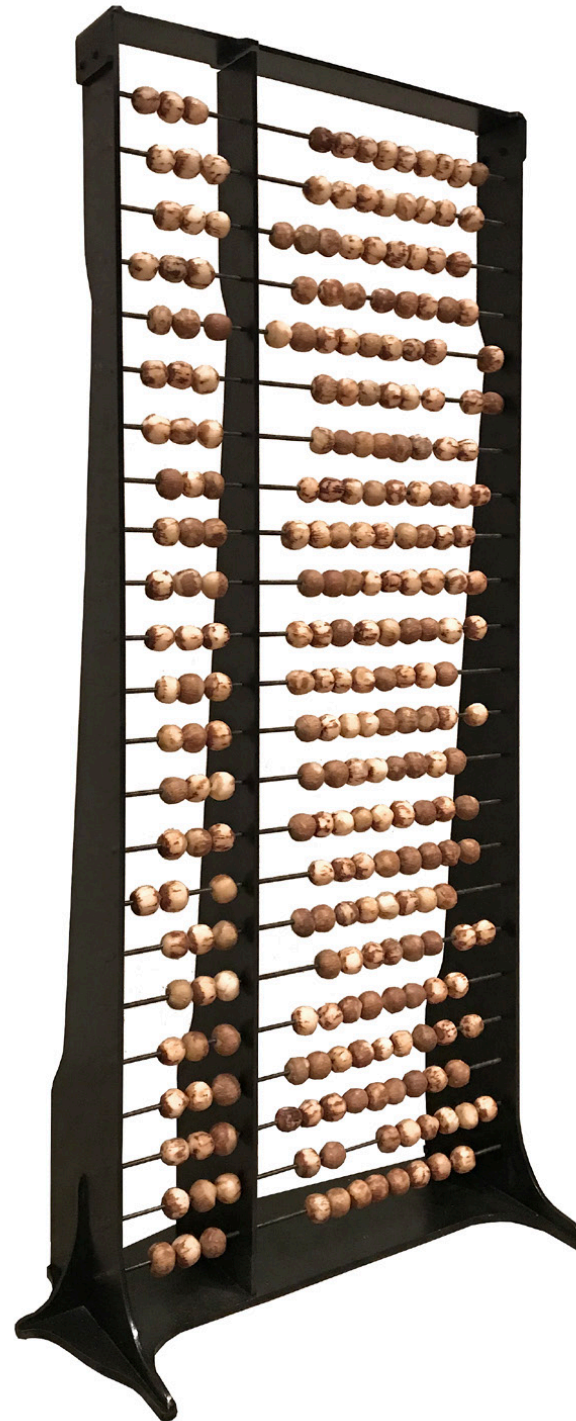

410 x 280 x 120 mm

2018

R50,000.00

Untitled III (RS)

from: Rhetorical Structures series

Mild steel, enamel, bullet holes, bullet casings

1500 x 571 x 693 mm

2018

HD Video

2018

60 minutes (endless loop) | Black & white, 24 fps, stereo | Edition 5 + 2 A.P.

R100,000.00

Futures

Steel, vegetable ivory (*Hyphaene petersiana*), bolts, threaded bar, enamel

1250 x 685 x 283 mm