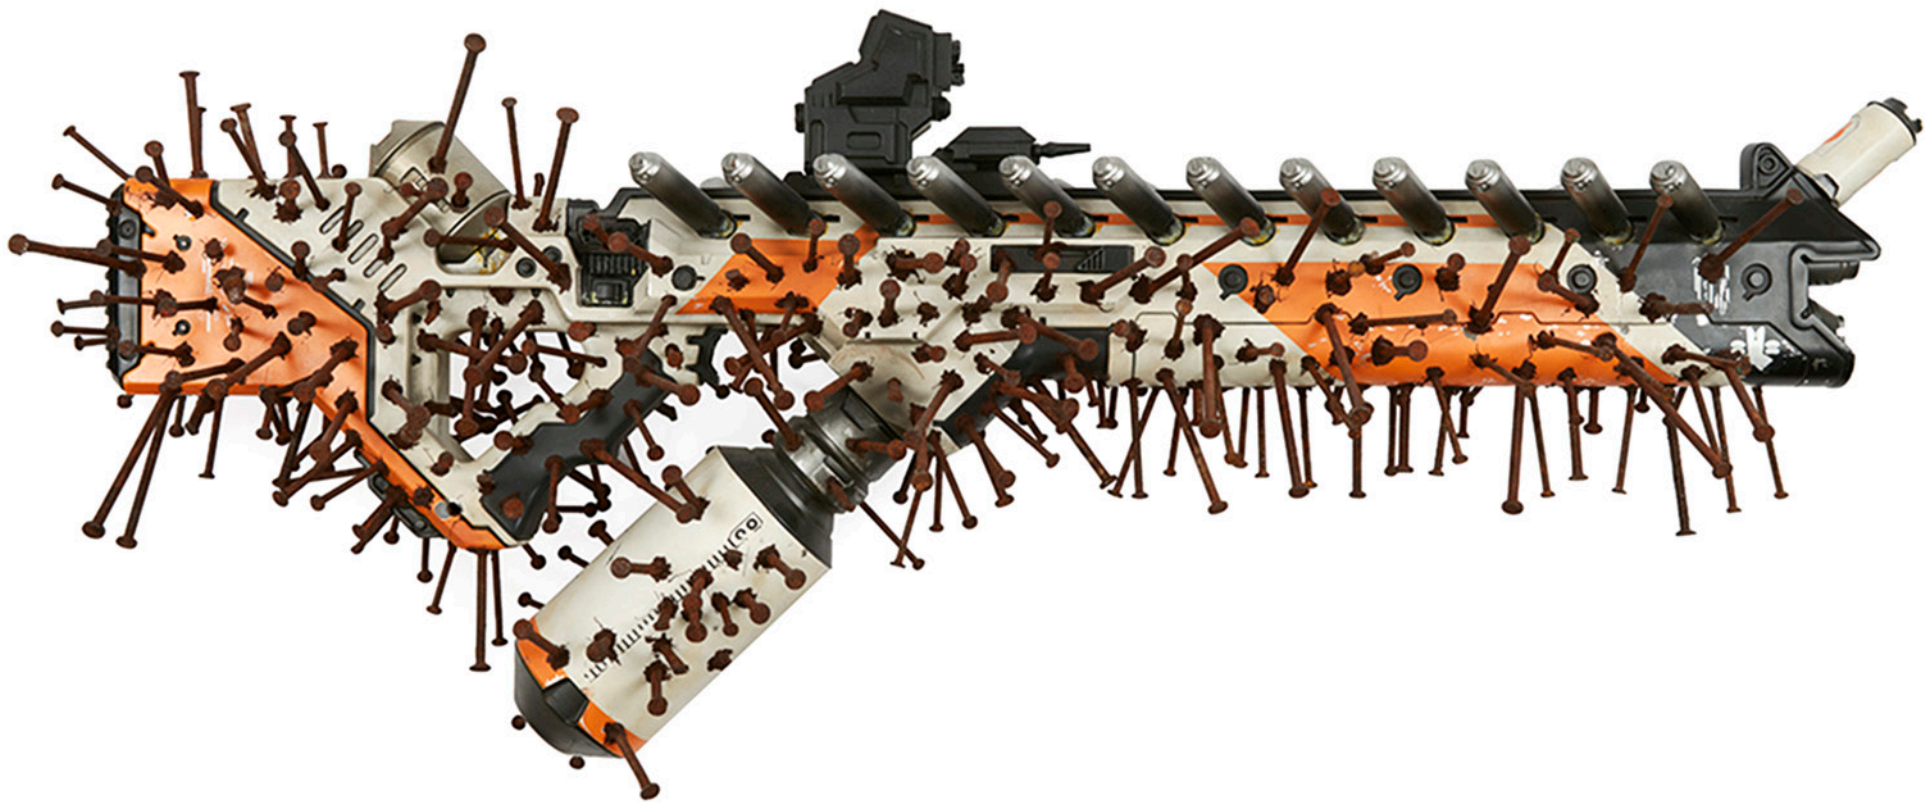

R120,000.00

Porte-parole

Steel, 35mm film reels, found object, genetically modified Bt cotton from Ghana

1830 x 680 x 240 mm

2018

R90,000.00

Private Grammar II

District 9 assault rifle, cleat nails, nails, screws, epoxy